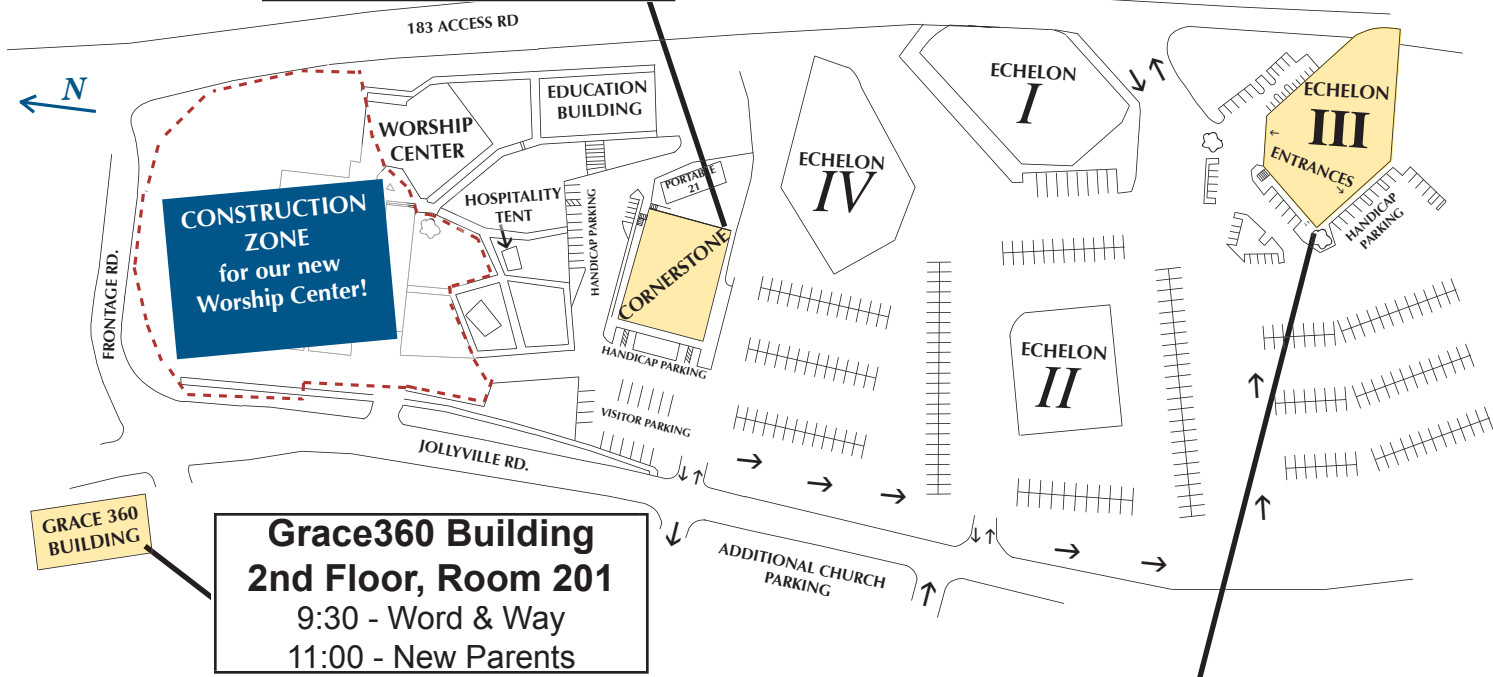

The Attic
3rd floor of
Cornerstone Building
 11:00 - Young Families

GRACE 360 BUILDING

Grace360 Building
2nd Floor, Room 201
 9:30 - Word & Way
 11:00 - New Parents

St. Edwards' PEC (Echelon III)
9:30 Classes
 Ambassadors - Room 103
 Hearts of Grace - Room 104
 Wisdom for All Ages - Room 105

11:00 Classes
 Career - Room 103
 Salt & Light - Room 104
 Young Couples - Room 105