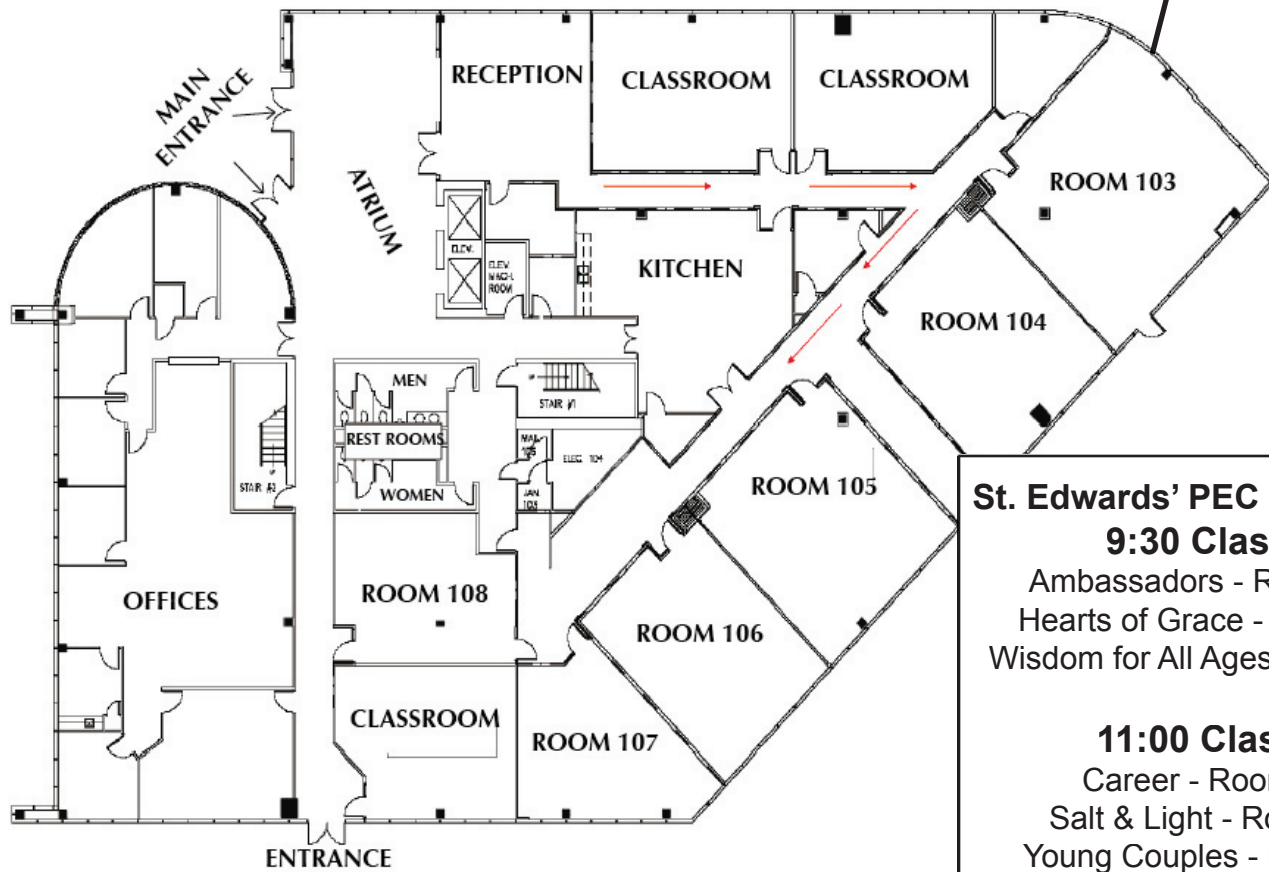

The Attic
3rd floor of
Cornerstone Building
 11:00 - Young Families

GRACE 360 BUILDING

Grace360 Building
2nd Floor, Room 201
 9:30 - Word & Way
 11:00 - New Parents

St. Edwards' PEC (Echelon III)
9:30 Classes
 Ambassadors - Room 103
 Hearts of Grace - Room 104
 Wisdom for All Ages - Room 105

11:00 Classes
 Career - Room 103
 Salt & Light - Room 104
 Young Couples - Room 105